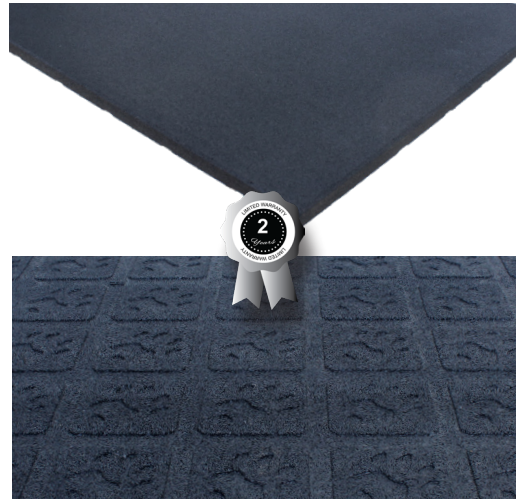

BsFit Pro

Our new **BsFit Pro** tiles, manufactured through our **COLD** process, set new standards for 100x100 indoor rubber tiles. Outstanding results combined with an affordable price for those seeking performance on a budget. Thanks to our **Cold process**, installing rubber tiles was never easier.

Why cold? Forget tolerance issues, enjoy a better abrasion resistance along with a softer surface and a better overall performance.