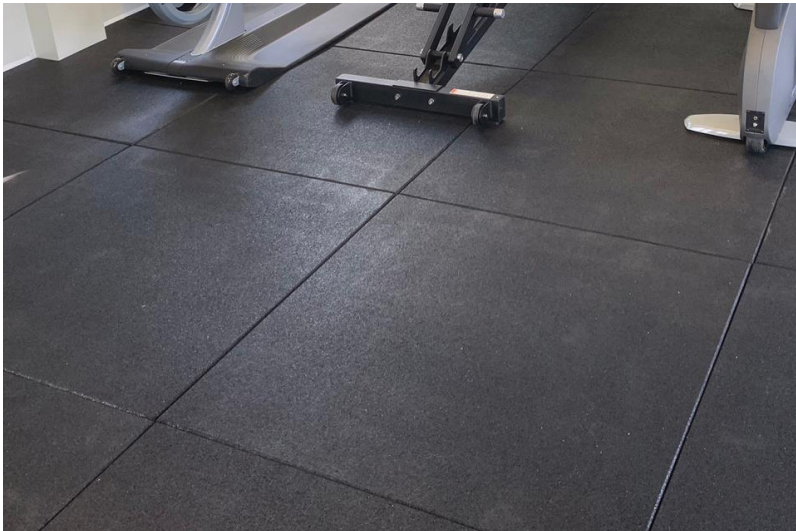

BsFit Pro

Our new **BsFit Pro** tiles, manufactured through our **COLD** process, set new standards for 100x100 indoor rubber tiles. Outstanding results combined with an affordable price for those seeking performance on a budget. Thanks to our **Cold process**, installing rubber tiles was never easier.

Why cold? Forget tolerance issues, enjoy a better abrasion resistance along with a softer surface and a better overall performance.