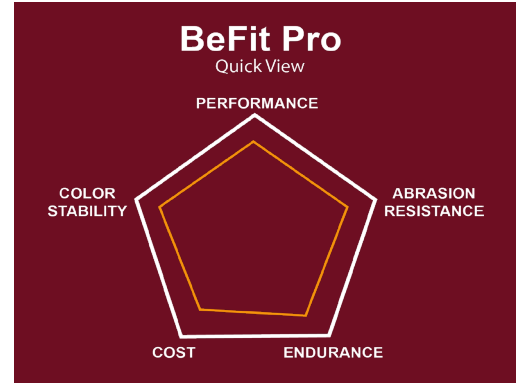

BsFit Pro

Our new **BsFit Pro** tiles, manufactured through our **COLD** process, set new standards for 100x100 indoor rubber tiles. Outstanding results combined with an affordable price for those seeking performance on a budget. Thanks to our **Cold process**, installing rubber tiles was never easier.

Why cold? Forget tolerance issues, enjoy a better abrasion resistance along with a softer surface and a better overall performance.